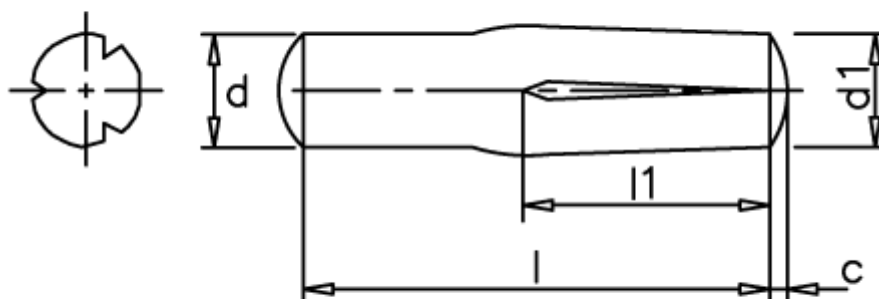

Article number: 080443261

Description: KLEE Slotted pin S4 8x24
Stainless 1.4305

Measures

c	= 1,2
d	= 8.0
d1	= 8.25
l1	= 1/2 l
Length	= 24